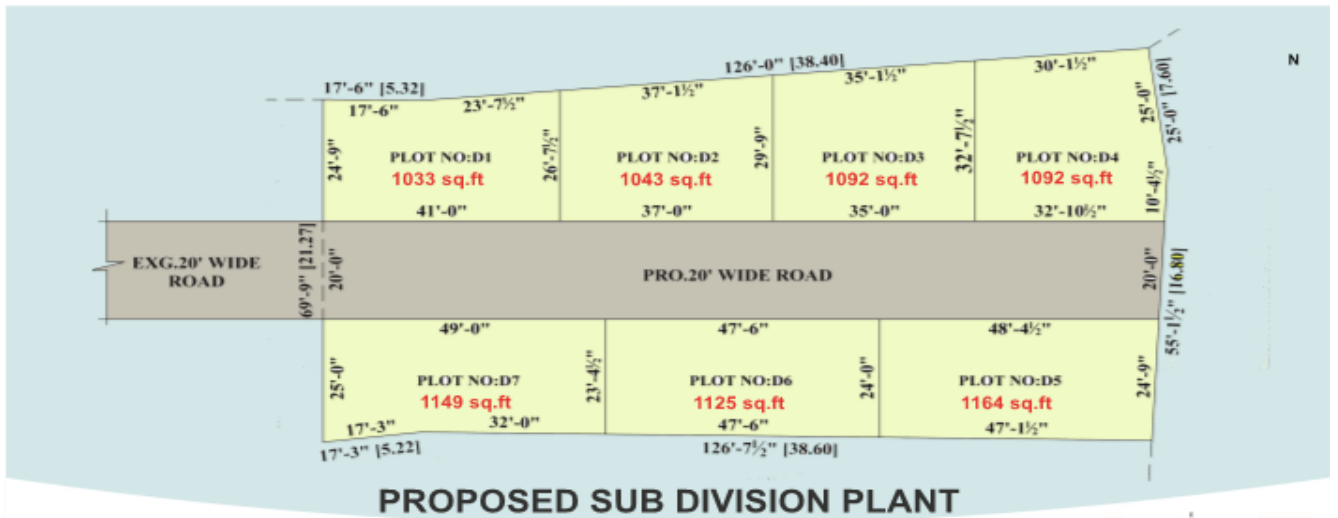

VILLA PLOTS

@
AGARAM THEN
(EAST TAMBARAM)

PLOTS
@
₹ **3200/-**
PER SQ.FT.

☎ 97 8884 8884 / 044- 4851 9666

PROJECT FEATURES & HIGHLIGHTS

 SOLID BLACKTOP ROADS	 READY FOR CONSTRUCTION	 ARCHITECT DESIGNED - WELL DEVELOPED PARK	 ENTRANCE ARCH	 NATIVE AVENUE TREES	 POTABLE GROUND WATER
---	---	---	---	--	---

Around Plot Areas:

- Airport 15 kms
- MEPS 12 kms
- Vandalur 10 kms
- Camp Road Junction 4 kms
- East Tambaram 10 kms
- Perungalathur 7 kms

Near by :

- Educational Institution
- Hospitals
- Bus Terminus
- MTC Bus Facilities