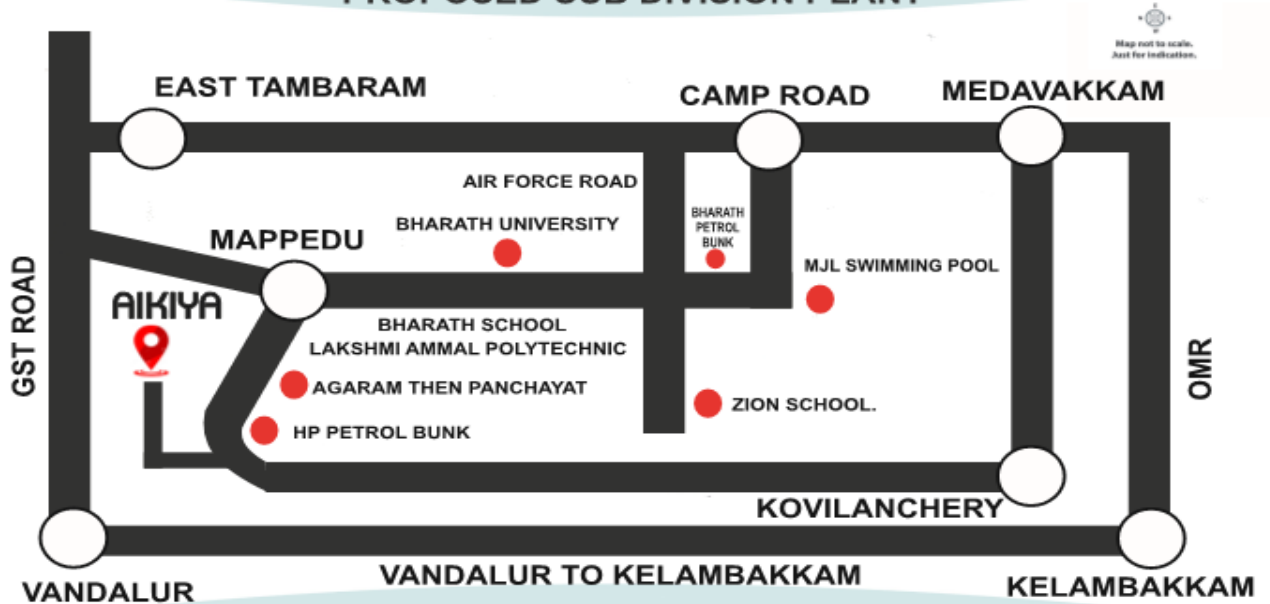

PROJECT FEATURES & HIGHLIGHTS

 SOLID BLACKTOP ROADS	 READY FOR CONSTRUCTION	 ARCHITECT DESIGNED - WELL DEVELOPED PARK	 ENTRANCE ARCH	 NATIVE AVENUE TREES	 POTABLE GROUND WATER

Around Plot Areas:

- Airport 15 kms
- MEPS 12 kms
- Vandalur 10 kms
- Camp Road Junction 4 kms
- East Tambaram 10 kms
- Perungalathur 7 kms

Near by :

- Educational Institution
- Hospitals
- Bus Terminus
- MTC Bus Facilities

KL Tower, 2nd Floor, No. 27, Chitlapakkam 1st Main Road,
Chitlapakkam, Chennai - 600 064. ☎ 97 8884 8884 ☎ 044-4851 9666
✉ contact@klinfra.com 🌐 www.klinfra.com